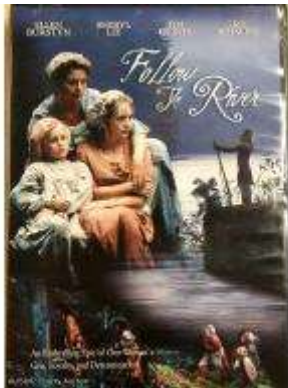

[Renee O'Connor: 1995 Movie - Follow the River Movie DVD (Region 1) [HOB] [W]](#)